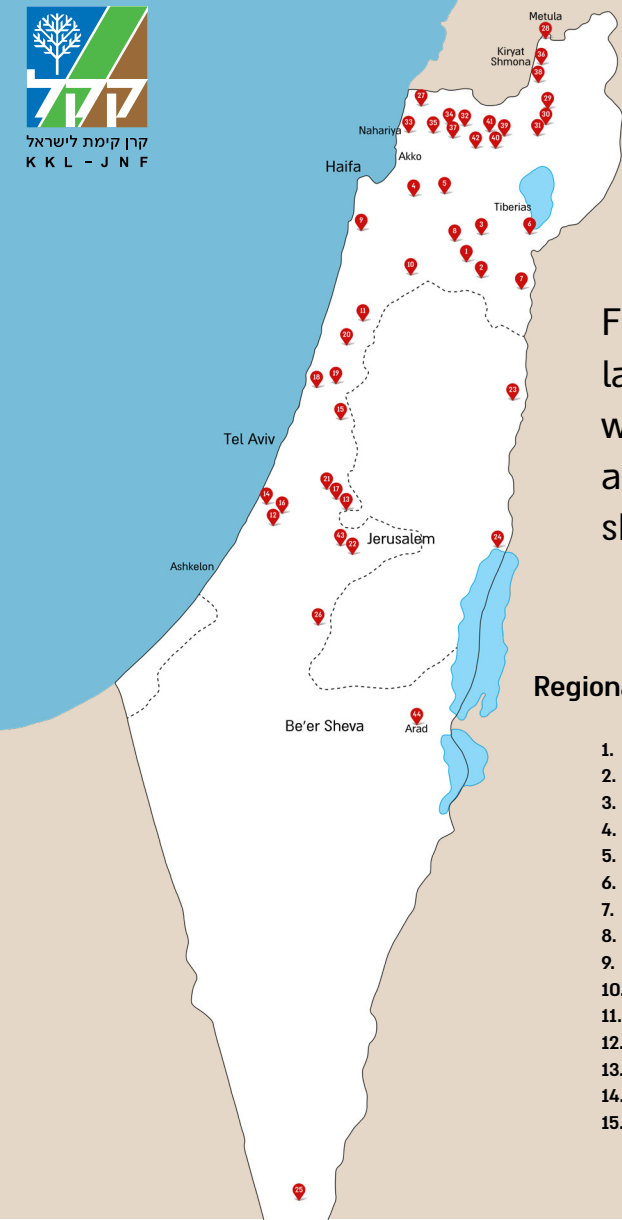

KKL-JNF Strengthens Civilian Resilience Across Israel

Following more than 40,500 projectiles launched toward Israel during the recent war, KKL-JNF is supporting the purchase and placement of dozens of portable bomb shelters in communities across Israel.

Regional Councils Receiving Emergency Shelters

- | | | |
|--------------------------|---------------------|----------------------|
| 1. Bustan Al-Marj | 16. Yavne region | 31. Hatzor HaGlilit |
| 2. Gilboa | 17. Modiin District | 32. Ma'alot-Tarshiha |
| 3. Lower Galilee | 18. Sharon Beach | 33. Nahariya |
| 4. Zevulun | 19. Lev Hasharon | 34. Ma'ale Yosef |
| 5. Misgav | 20. Hefer Valley | 35. Kfar Vradim |
| 6. Jordan Valley | 21. Sdot Dan | 36. Kiryat Shmona |
| 7. Valley of the Springs | 22. Mateh Yehuda | 37. Mateh Asher |
| 8. Jezreel Valley | 23. Jordan Valley | 38. Mevo'ot HaHermon |
| 9. Carmel Beach | 24. Megilot | 39. Merom HaGalil |
| 10. Megiddo | 25. Eilat Region | 40. Beit Jann |
| 11. Menashe | 26. Lachish | 41. Hurfeish |
| 12. Gderot | 27. Shlomi | 42. Kisra-Sumei |
| 13. Gezer | 28. Metula | 43. Beit Shemesh |
| 14. Gan Raveh | 29. Upper Galilee | 44. Arad |
| 15. South Sharon | 30. Yesud HaMa'ala | |

Rocket Alert Intensity Across Israel During Operation 'Roaring Lion'

Map based on publicly available alert data from the Israel Home Front Command and media reporting during Operation 'Roaring Lion'.

The maps are intended for illustrative purposes only.