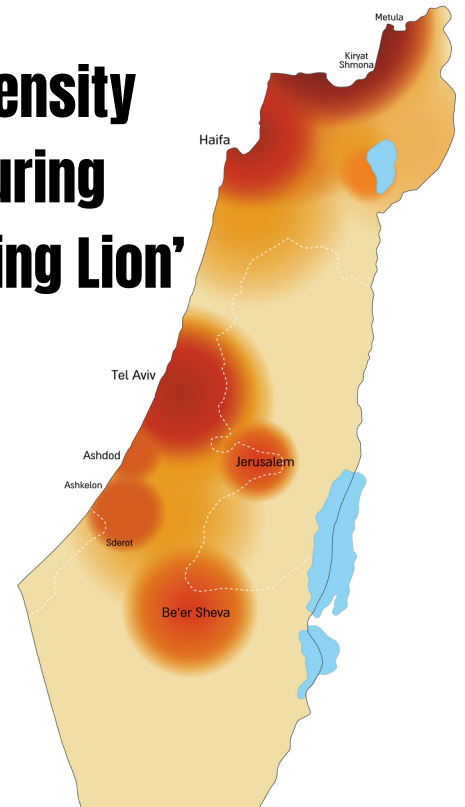

KKL-JNF Strengthens Civilian Resilience Across Israel

Following more than 40,500 projectiles launched toward Israel during the recent war, KKL-JNF is supporting the purchase and placement of dozens of portable bomb shelters in communities across Israel.

Regional Councils Receiving Emergency Shelters

- | | | |
|--------------------------|---------------------|----------------------|
| 1. Bustan Al-Marj | 16. Yavne region | 31. Hatzor HaGlilit |
| 2. Gilboa | 17. Modiin District | 32. Ma'alot-Tarshiha |
| 3. Lower Galilee | 18. Sharon Beach | 33. Nahariya |
| 4. Zevulun | 19. Lev Hasharon | 34. Ma'ale Yosef |
| 5. Misgav | 20. Hefer Valley | 35. Kfar Vradim |
| 6. Jordan Valley | 21. Sdot Dan | 36. Kiryat Shmona |
| 7. Valley of the Springs | 22. Mateh Yehuda | 37. Mateh Asher |
| 8. Jezreel Valley | 23. Jordan Valley | 38. Mevo'ot HaHermon |
| 9. Carmel Beach | 24. Megilot | 39. Merom HaGalil |
| 10. Megiddo | 25. Eilat Region | 40. Beit Jann |
| 11. Menashe | 26. Lachish | 41. Hurfeish |
| 12. Gderot | 27. Shlomi | 42. Kisra-Sumei |
| 13. Gezer | 28. Metula | 43. Beit Shemesh |
| 14. Gan Raveh | 29. Upper Galilee | 44. Arad |
| 15. South Sharon | 30. Yesud HaMa'ala | |

Rocket Alert Intensity Across Israel During Operation 'Roaring Lion'

Map based on publicly available alert data from the Israel Home Front Command and media reporting during Operation 'Roaring Lion'.

The maps are intended for illustrative purposes only.